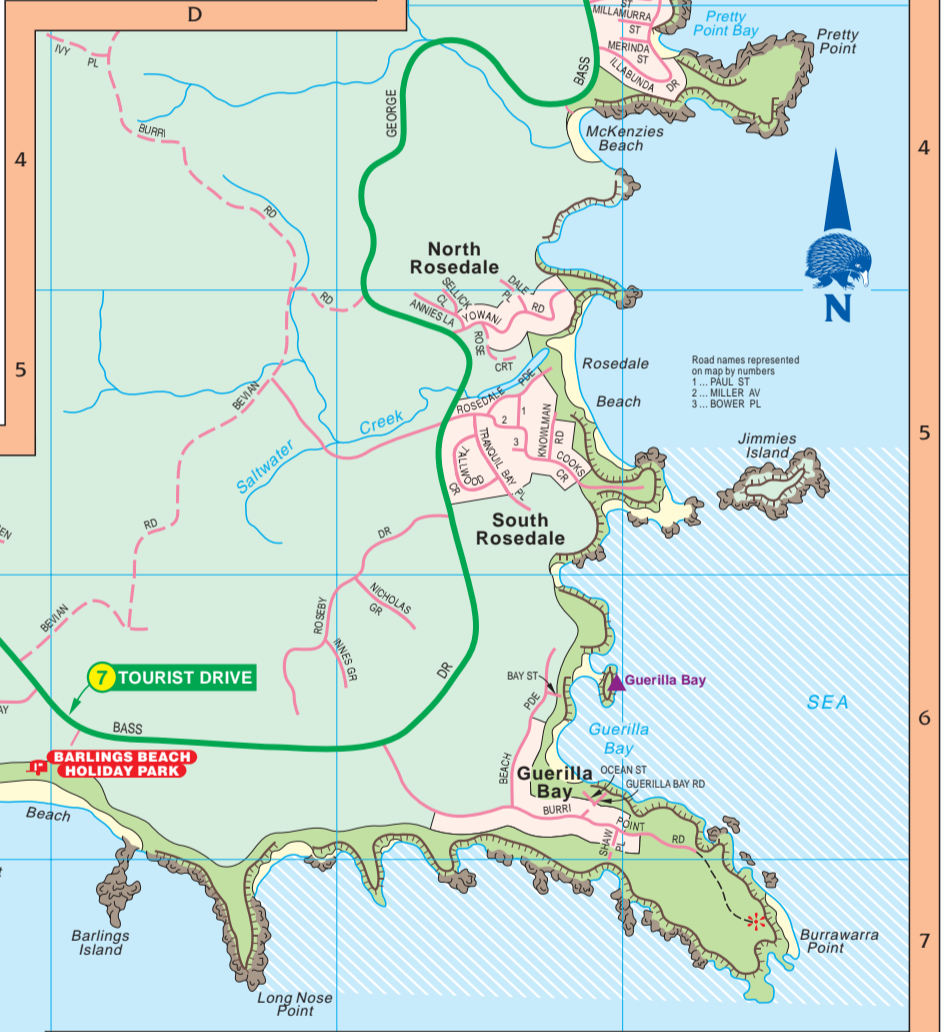

CARTOSCOPE MAPS AND GUIDES

Log on to see detailed touring and holiday maps, information and to purchase maps and guides.

Click on the weblink below to log on

www.maps.com.au

Grab a map ... and plan your next getaway

www.lpi.nsw.gov.au

Click above for NSW Government map products

Land & Property Information